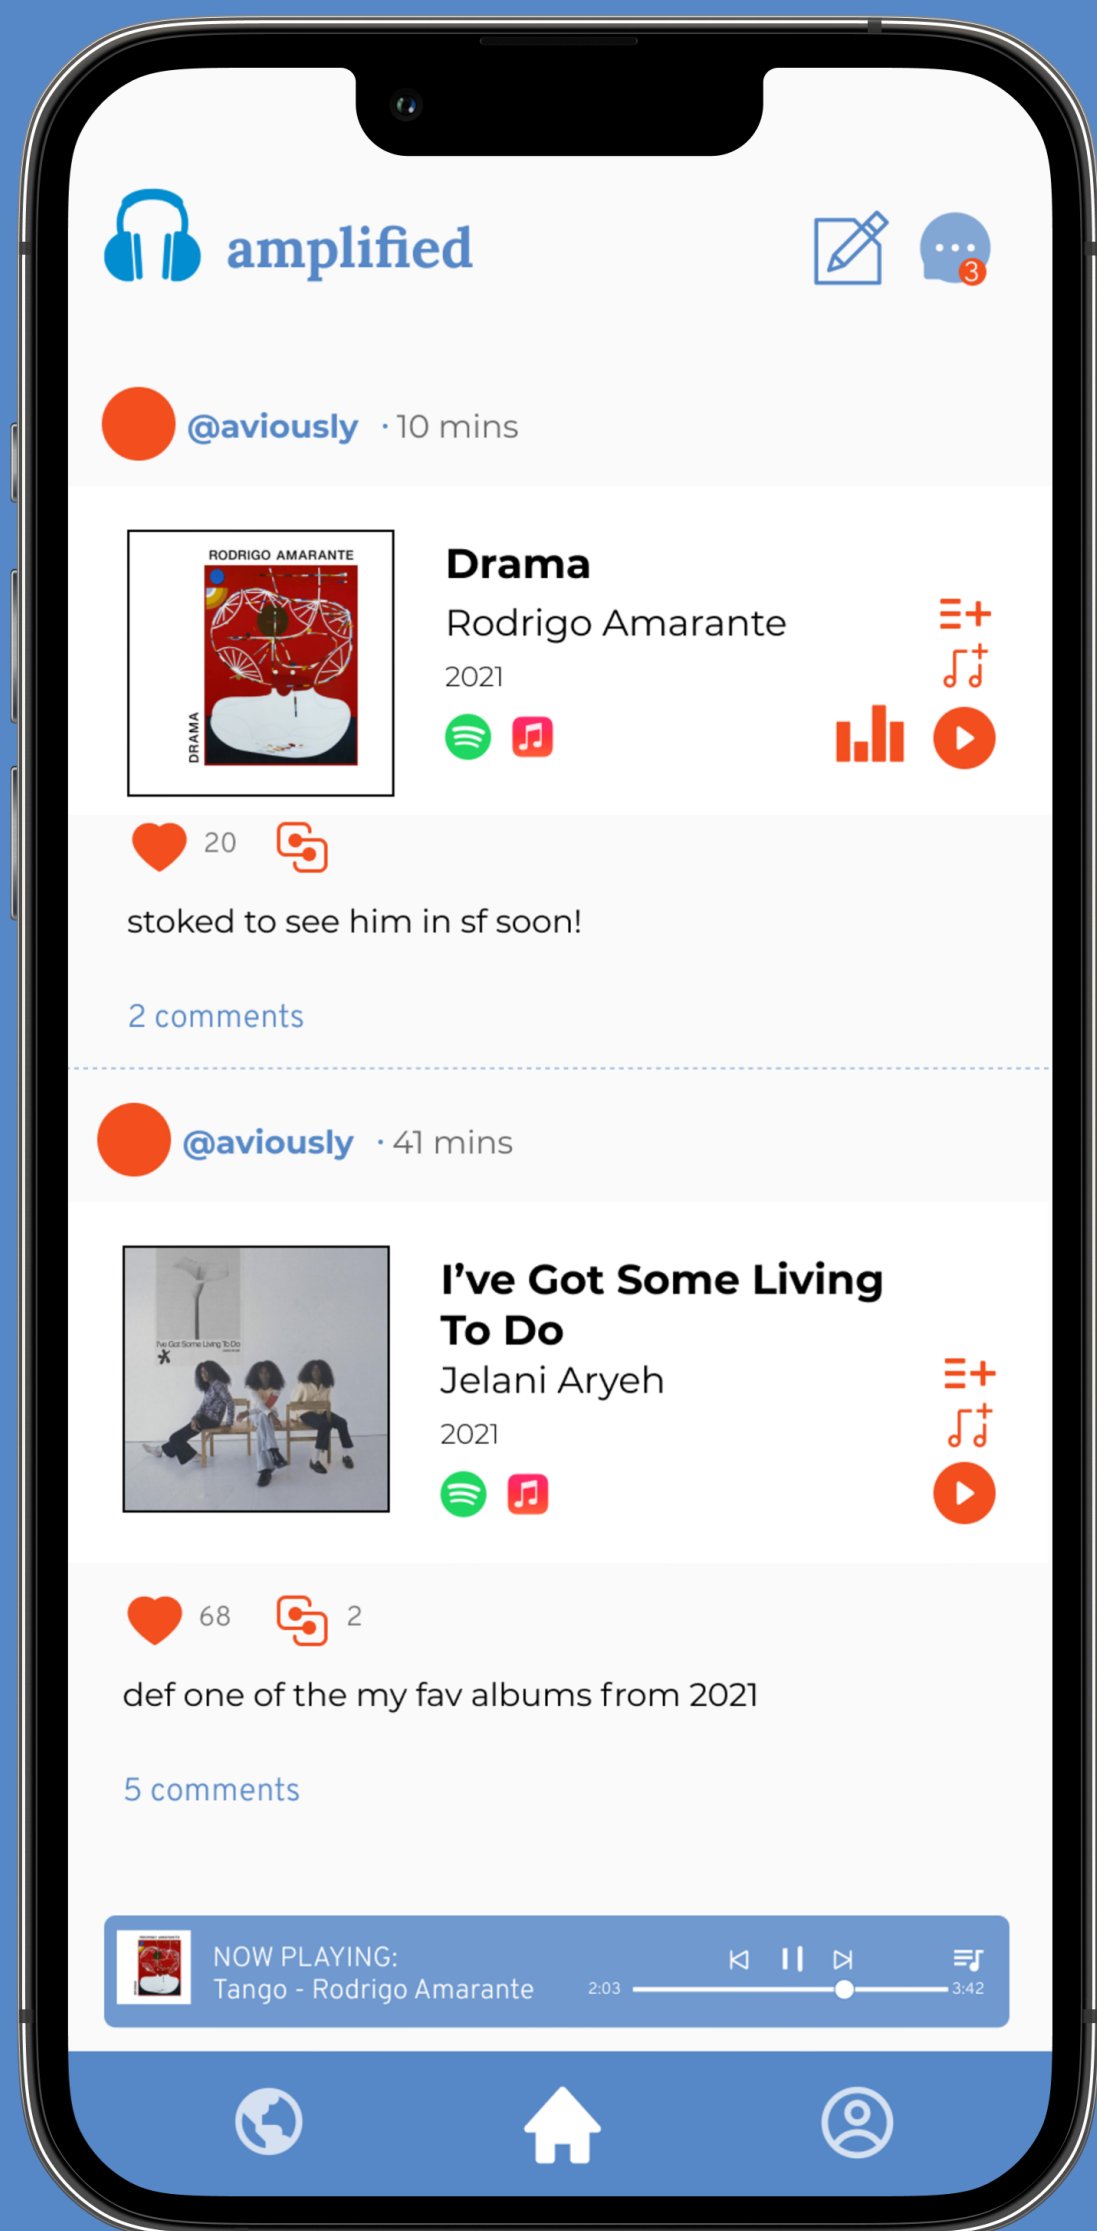

# amplified

make music a social experience

GET IT ON  
**Google Play**

Download on the  
**App Store**

Amplified turns music into a social experience

Share your music. Listen together. Find a community.

## Create a profile

- Input your favorite artists, albums, or songs!
- Choose up to 5 songs on your rotation
- Optionally, sign in with Spotify or Apple Music to curate music and display stats based on your previous listening