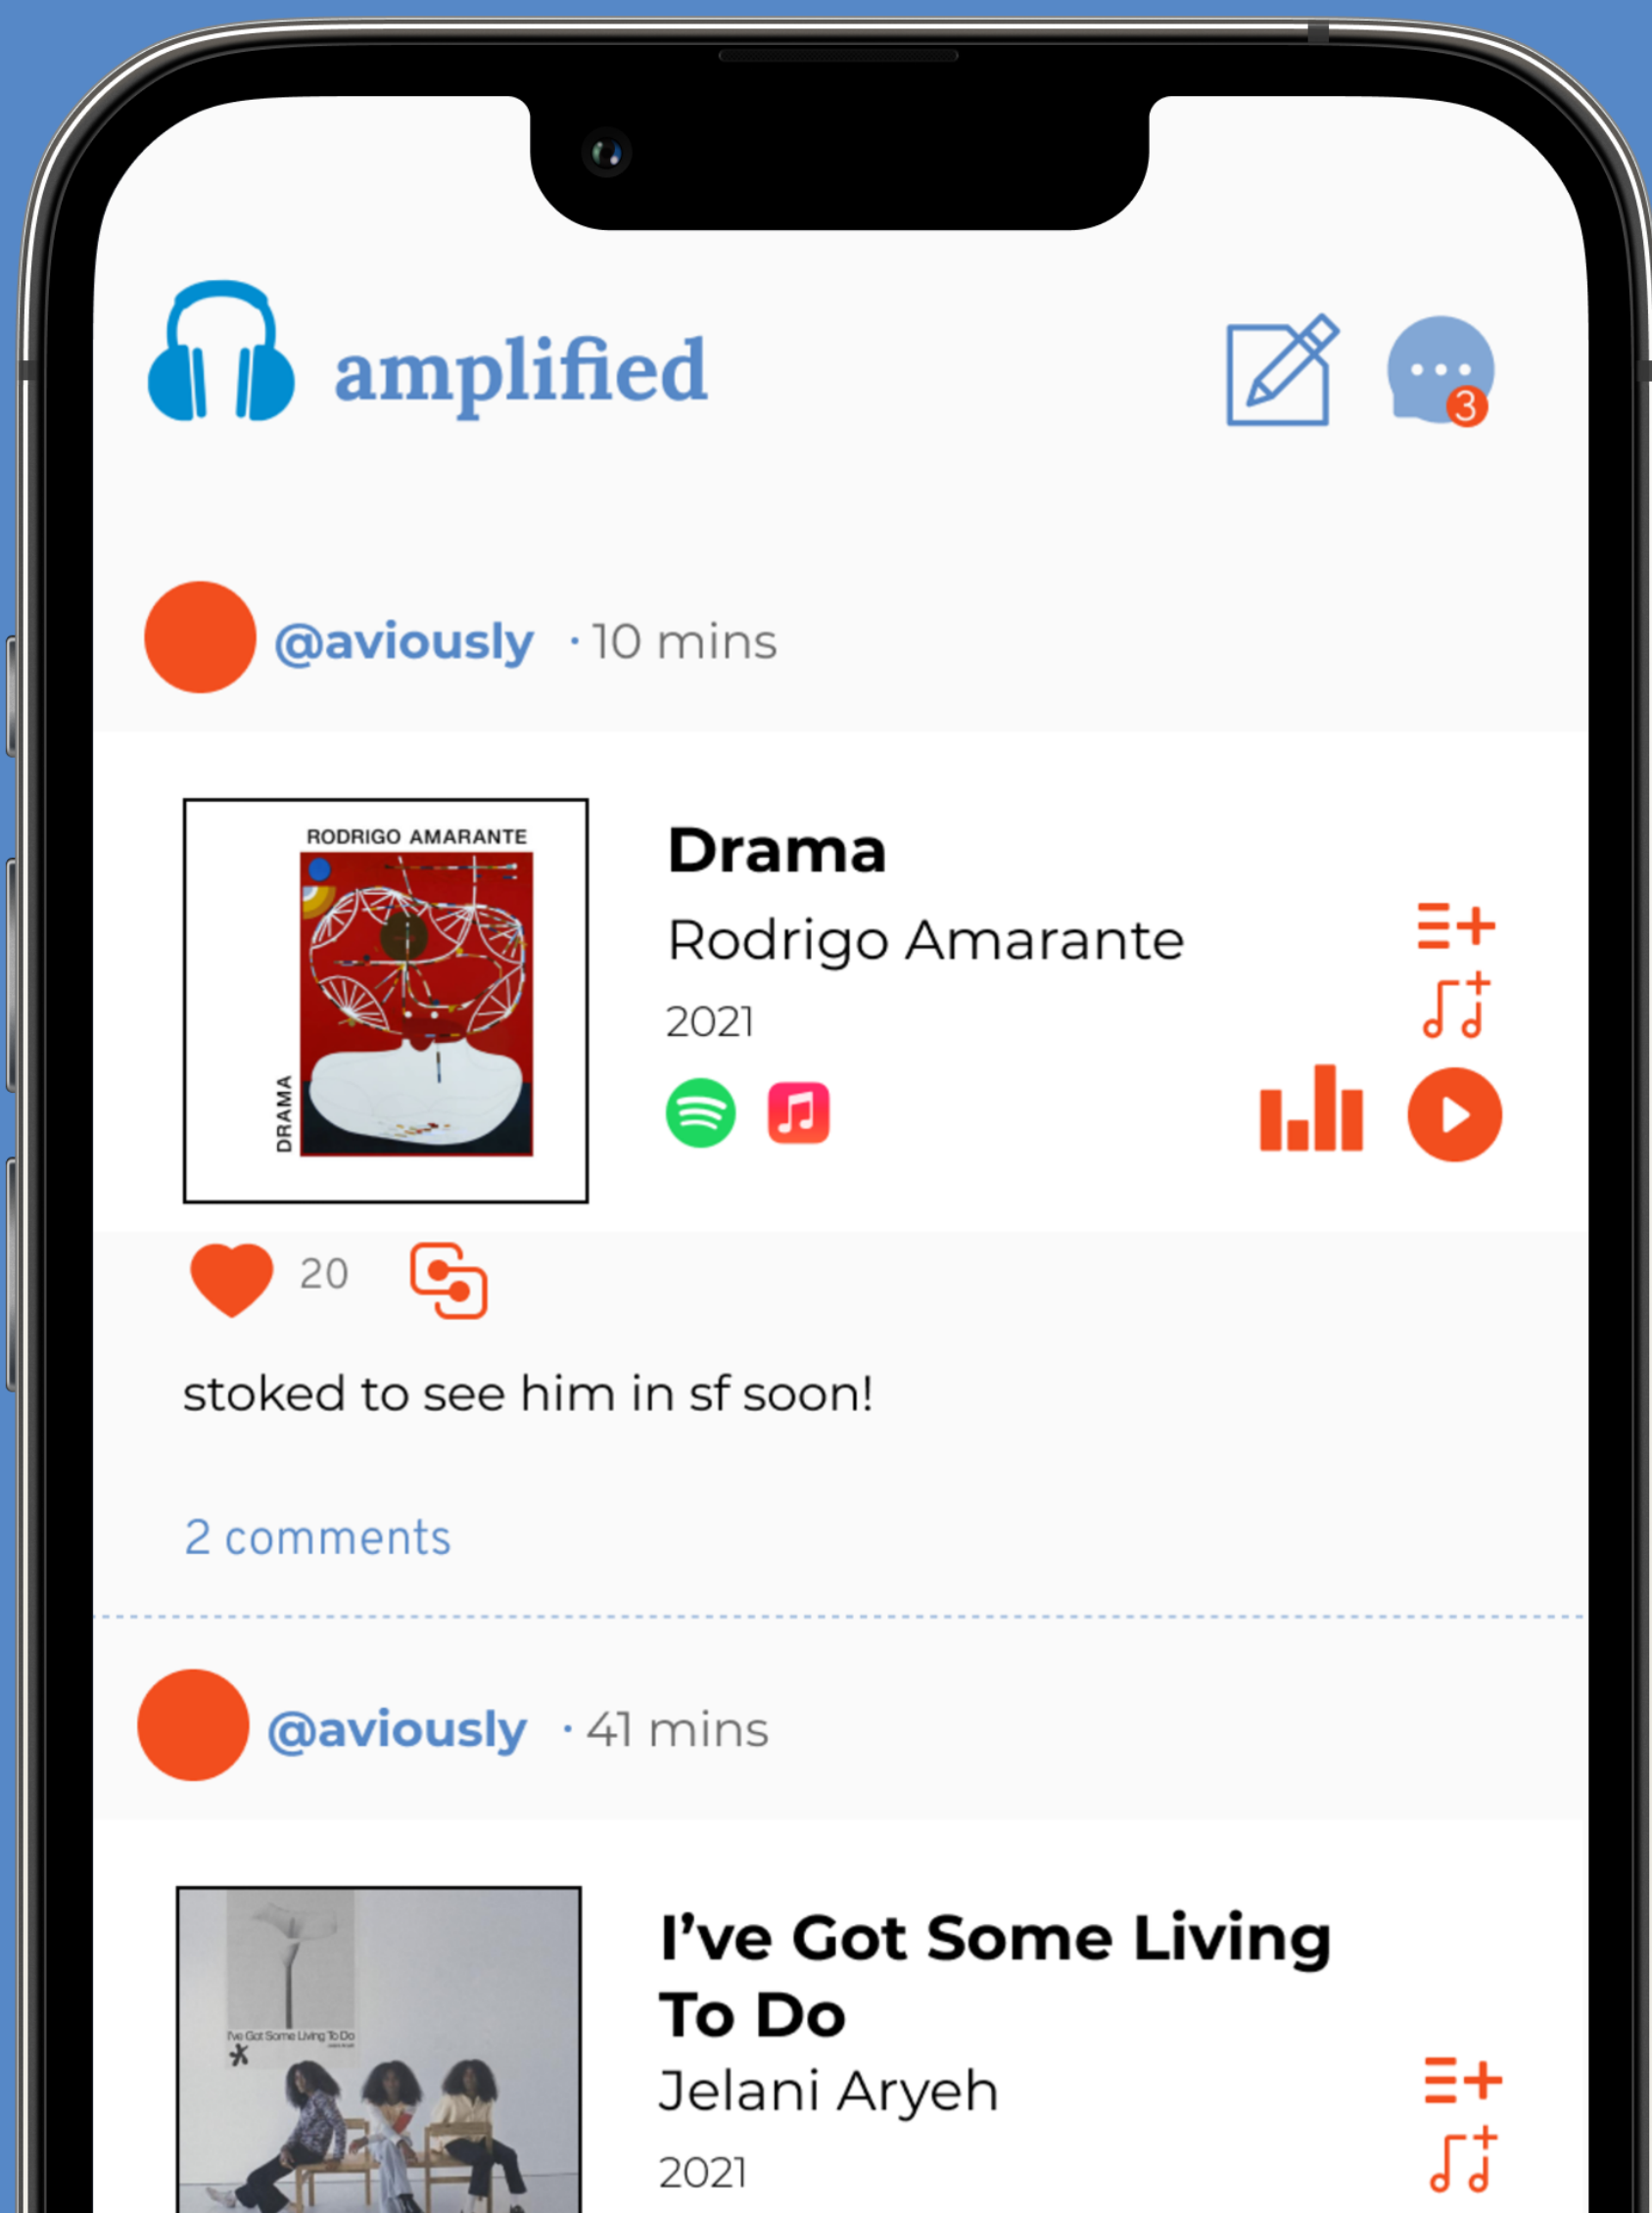

# amplified

make music a social experience

GET IT ON  
**Google Play**

Download on the  
**App Store**

Amplified turns music into a social experience

Share your music. Listen together. Find a community.

## Create a profile

- Input your favorite artists, albums, or songs!
- Choose up to 5 songs on your rotation
- Optionally, sign in with Spotify or Apple Music to curate music and display stats based on your previous listening